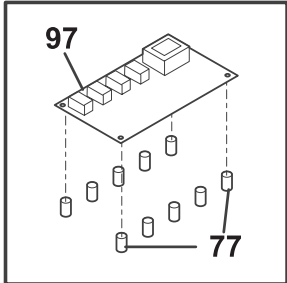

Model No.  
**E48DF76E**

Copyright © 2006 Electrolux Home Products, Inc.  
All rights reserved.

**BACKGUARD**

**CE48DF76EPS**

**BACKGUARD**

POS. NO	PART NO.	DESCRIPTION
2	5304453227	Support, spill tray, front
4	5304446031	Bezel, burner knob
11	5304452790	Screw, pan, 6/32 x 1/2
16	5304453228	Panel, mounting
19	5304453229	Panel, backguard
24 #	5304452794	Switch, rocker
26 #	5304452799	Board, indicator light, (2), LED
27	5304452786	Retainer, lens
28	5304452796	Tubing, indicator light
29	5304452793	Spacer, light board
34	5304452454	Screw, #8 x .375"
36	5304452800	Knob, top burner
37	5304452801	Knob, oven selector
38	5304452802	Knob, oven temp.
40	5304453230	Panel, control, stainless
44	5304446271	Screw, phil pan hd, #8 x 1/4, (8)
46	5304452795	Lens, indicator light, blue
46A	5304452805	Lens, indicator light, red
54 #	5304452797	Control, oven selector
54A#	5304452798	Control, oven temp.
69	5304452792	Screw, mounting
77	5304452791	Support, control board
97 #	5304453231	Board, control, large oven
97 #	5304453232	Board, control, small oven
* #	5304452804	Harness, wiring, oven controls
* #	5304452803	Harness, wiring, indicator light